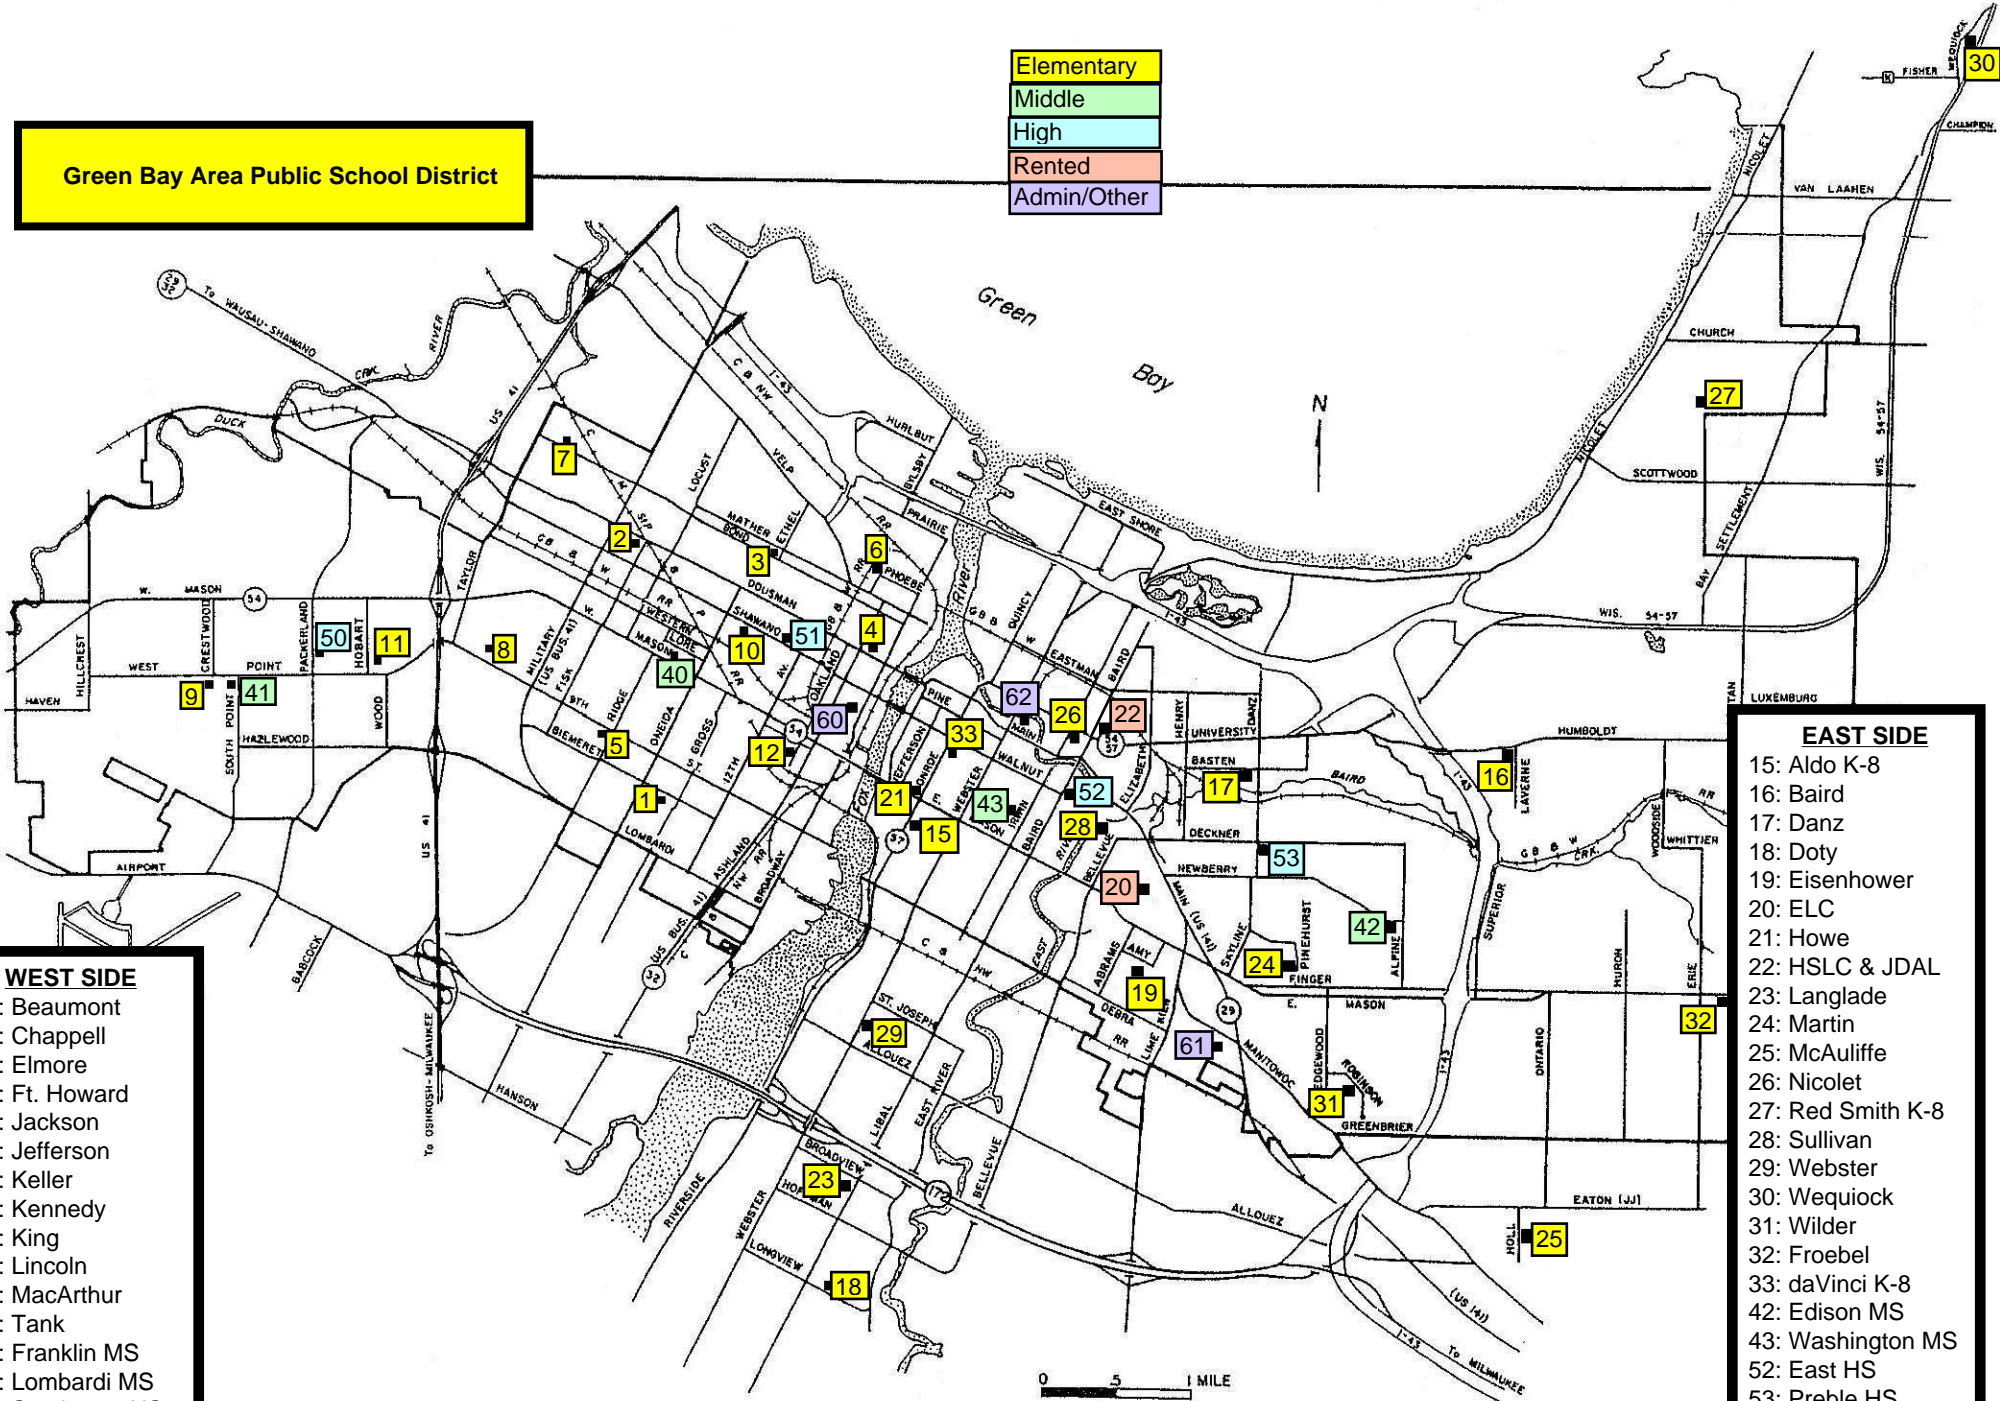

Green Bay Area Public School District

Elementary
Middle
High
Rented
Admin/Other

- WEST SIDE**
- 1: Beaumont
 - 2: Chappell
 - 3: Elmore
 - 4: Ft. Howard
 - 5: Jackson
 - 6: Jefferson
 - 7: Keller
 - 8: Kennedy
 - 9: King
 - 10: Lincoln
 - 11: MacArthur
 - 12: Tank
 - 40: Franklin MS
 - 41: Lombardi MS
 - 50: Southwest HS
 - 51: West HS
 - 60: DOB

- EAST SIDE**
- 15: Aldo K-8
 - 16: Baird
 - 17: Danz
 - 18: Doty
 - 19: Eisenhower
 - 20: ELC
 - 21: Howe
 - 22: HSLC & JDAL
 - 23: Langlade
 - 24: Martin
 - 25: McAuliffe
 - 26: Nicolet
 - 27: Red Smith K-8
 - 28: Sullivan
 - 29: Webster
 - 30: Wequiock
 - 31: Wilder
 - 32: Froebel
 - 33: daVinci K-8
 - 42: Edison MS
 - 43: Washington MS
 - 52: East HS
 - 53: Preble HS
 - 61: ASB
 - 62: Minoka-Hill